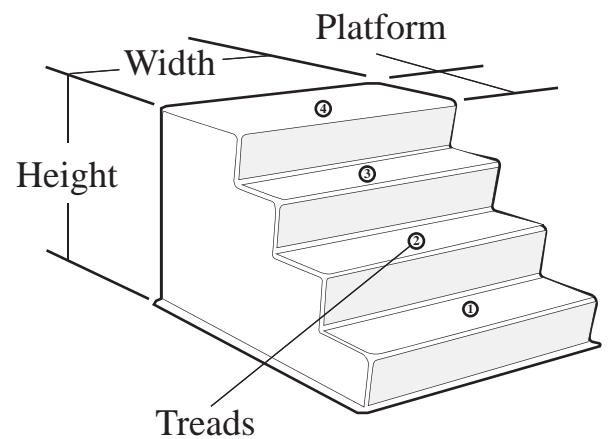

FIBERGLASS

Back and Side Boca Rail

Double Boca Side Rails

Standard Side and Back Rails

Available Sizes

Model No.	Height	Platform	Width	Treads
O162438	15.5"	24"	38"	2
O212438	21"	24"	38"	3
O242438	23.25"	24"	38"	3
O282438	28"	24"	38"	4
O322438	31"	24"	38"	4
O352438	35"	24"	38"	5
O402438	38.75"	24"	38"	5
O163838	15.5"	38"	38"	2
O213838	21"	38"	38"	3
O243838	23.25"	38"	38"	3
O283838	28"	38"	38"	4
O323838	31"	38"	38"	4
O353838	35"	38"	38"	5
O403838	38.75"	38"	38"	5

Aluminum Hand Rails

Choice of Standard or Boca/ICC Design
(Handicap/Safety Rail)

**All Steps are 38" in width
Available in Standard Gray
or Special Order White**

OLIVER FIBERGLASS PRODUCTS

609 Swan Avenue • PO Box 338 • Hohenwald, Tennessee 38462
Toll Free (888) 838-8827 • (931) 796 - 6600 • Fax (931) 796 - 0156