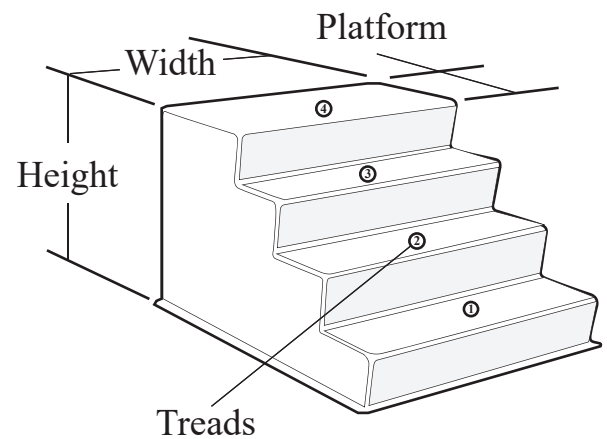

FIBERGLASS

Back and Side Boca Rail

Double Boca Side Rails

Standard Side and Back Rails

Available Sizes

Model No.	Height	Platform	Width	Treads
O162438	15.5"	24"	38"	2
O212438	21"	24"	38"	3
O242438	23.25"	24"	38"	3
O282438	28"	24"	38"	4
O322438	31"	24"	38"	4
O352438	35"	24"	38"	5
O402438	38.75"	24"	38"	5
O163838	15.5"	38"	38"	2
O213838	21"	38"	38"	3
O243838	23.25"	38"	38"	3
O283838	28"	38"	38"	4
O323838	31"	38"	38"	4
O353838	35"	38"	38"	5
O403838	38.75"	38"	38"	5

Aluminum Hand Rails

Choice of Standard or Boca/ICC Design
(Handicap/Safety Rail)

All Steps are 38" in width
Available in Standard Gray
or Special Order White

OLIVER FIBERGLASS PRODUCTS

609 Swan Avenue • PO Box 338 • Hohenwald, Tennessee 38462
Toll Free (888) 838-8827 • (931) 796 - 6600 • Fax (931) 796 - 0156